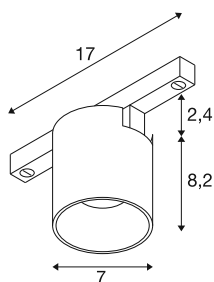

FIX-IT!

48V, DALI, Round, Surface mounted track, Spot, 2000-3000K, 7.4 W, 36°, Gold/Black

Discover maximum variety and modern design with the new FIX-IT! 48V spotlights for the SLV 48V track system. These decorative, direct spotlights set new standards in interior lighting and offer countless design options. The FIX-IT! series is compatible with the deep and standard 48V mounting tracks from SLV. The versions with 2,700 K or 3,000 K bring warm light and impressive energy efficiency into any room. With the Dim-to-Warm variants (2,000 K-3,000 K), the FIX-IT! spots offer even more possibilities, for cosy lighting moods. The spotlights also offer a sustainable lighting solution with a service life of 50,000 hours. The FIX-IT! Spotlights are not only technically impressive, but also visually: the compact design ensures an elegant overall appearance. They are available in the timeless colour combinations black/black, white/black, gold/black, and bronze/black. Furthermore, the different designs - round or square - and the interchangeable coloured decorative inserts offer further customisation options. Experience the perfect combination of high-quality lighting and creative freedom - FIX-IT! opens up new horizons in lighting design.

TECHNICAL DATA

Item no.	1008967
Number of different light outlets	1
IP Code	IP20
Assembly details	Ceiling
Dimmable	Yes
Dimming technology	DALI 2, Dim-to-Warm
Primary nominal voltage	48DC
Secondary power / voltage	350 mA
Safety class	III
Wattage	7.4 W
Minimum ambient temperature	-20 °C
Maximum ambient temperature	40 °C
Lumen	3 / 480 lm
Colour temperature	2000-3000 Kelvin
Beam angle	36 °
Color	gold/black
CRI	90
UGR ≤	19
Service life	50000 h
Risk Group	1
Height	8.2 cm
Diameter	7 cm

Net weight	0.22 kg
Gross weight	0.26 kg
BIG WHITE Page	503