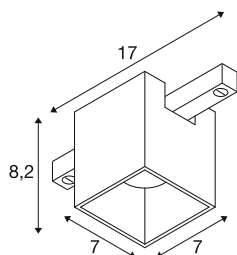

FIX-IT!

48V, DALI, Square, Standard track, Spot, 2700K, 6.6 W, 36°, White/Black

Discover maximum variety and modern design with the new FIX-IT! 48V spotlights for the SLV 48V track system. These decorative, direct spotlights set new standards in interior lighting and offer countless design options. The FIX-IT! series is compatible with the deep and standard 48V mounting tracks from SLV. The versions with 2,700 K or 3,000 K bring warm light and impressive energy efficiency into any room. With the Dim-to-Warm variants (2,000 K-3,000 K), the FIX-IT! spots offer even more possibilities, for cosy lighting moods. The spotlights also offer a sustainable lighting solution with a service life of 50,000 hours. The FIX-IT! Spotlights are not only technically impressive, but also visually: the compact design ensures an elegant overall appearance. They are available in the timeless colour combinations black/black, white/black, gold/black, and bronze/black. Furthermore, the different designs - round or square - and the interchangeable coloured decorative inserts offer further customisation options. Experience the perfect combination of high-quality lighting and creative freedom - FIX-IT! opens up new horizons in lighting design.

TECHNICAL DATA

Item no.	1008969
Number of different light outlets	1
IP Code	IP20
Assembly details	Ceiling
Dimmable	Yes
Dimming technology	DALI 2
Primary nominal voltage	48DC
Secondary power / voltage	175 mA
Safety class	III
Wattage	6.6 W
Minimum ambient temperature	-20 °C
Maximum ambient temperature	40 °C
Lumen	800 lm
Colour temperature	2700 Kelvin
Beam angle	36 °
Color	white/black
CRI	90
UGR ≤	16
Service life	50000 h
Risk Group	1
Length	7 cm
Width	7 cm

Height	8.2 cm
Net weight	0.25 kg
Gross weight	0.28 kg
BIG WHITE Page	503