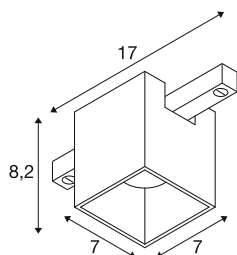

## FIX-IT!

**48V, DALI, Square, Standard track, Spot, 2700K, 6.6 W, 36°, Black/Black**

Discover maximum variety and modern design with the new FIX-IT! 48V spotlights for the SLV 48V track system. These decorative, direct spotlights set new standards in interior lighting and offer countless design options. The FIX-IT! series is compatible with the deep and standard 48V mounting tracks from SLV. The versions with 2,700 K or 3,000 K bring warm light and impressive energy efficiency into any room. With the Dim-to-Warm variants (2,000 K-3,000 K), the FIX-IT! spots offer even more possibilities, for cosy lighting moods. The spotlights also offer a sustainable lighting solution with a service life of 50,000 hours. The FIX-IT! Spotlights are not only technically impressive, but also visually: the compact design ensures an elegant overall appearance. They are available in the timeless colour combinations black/black, white/black, gold/black, and bronze/black. Furthermore, the different designs - round or square - and the interchangeable coloured decorative inserts offer further customisation options. Experience the perfect combination of high-quality lighting and creative freedom - FIX-IT! opens up new horizons in lighting design.

## TECHNICAL DATA

Item no.	1008970
Number of different light outlets	1
IP Code	IP20
Assembly details	Ceiling
Dimmable	Yes
Dimming technology	DALI 2
Primary nominal voltage	48DC
Secondary power / voltage	175 mA
Safety class	III
Wattage	6.6 W
Minimum ambient temperature	-20 °C
Maximum ambient temperature	40 °C
Lumen	800 lm
Colour temperature	2700 Kelvin
Beam angle	36 °
Color	black/black
CRI	90
UGR ≤	16
Service life	50000 h
Risk Group	1
Length	7 cm
Width	7 cm

## Accessories

1009000	FIX-IT! bronze square decorative insert
---------	---

Height	8.2 cm
Net weight	0.25 kg
Gross weight	0.28 kg
BIG WHITE Page	503