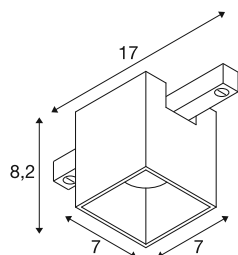

FIX-IT!

48V, DALI, Square, Standard track, Spot, 3000K, 6.6 W, 36°, White/Black

Discover maximum variety and modern design with the new FIX-IT! 48V spotlights for the SLV 48V track system. These decorative, direct spotlights set new standards in interior lighting and offer countless design options. The FIX-IT! series is compatible with the deep and standard 48V mounting tracks from SLV. The versions with 2,700 K or 3,000 K bring warm light and impressive energy efficiency into any room. With the Dim-to-Warm variants (2,000 K-3,000 K), the FIX-IT! spots offer even more possibilities, for cosy lighting moods. The spotlights also offer a sustainable lighting solution with a service life of 50,000 hours. The FIX-IT! Spotlights are not only technically impressive, but also visually: the compact design ensures an elegant overall appearance. They are available in the timeless colour combinations black/black, white/black, gold/black, and bronze/black. Furthermore, the different designs - round or square - and the interchangeable coloured decorative inserts offer further customisation options. Experience the perfect combination of high-quality lighting and creative freedom - FIX-IT! opens up new horizons in lighting design.

TECHNICAL DATA

Item no.	1008973
Number of different light outlets	1
IP Code	IP20
Assembly details	Ceiling
Dimmable	Yes
Dimming technology	DALI 2
Primary nominal voltage	48DC
Secondary power / voltage	175 mA
Safety class	III
Wattage	6.6 W
Minimum ambient temperature	-20 °C
Maximum ambient temperature	40 °C
Lumen	865 lm
Colour temperature	3000 Kelvin
Beam angle	36 °
Color	white/black
CRI	90
UGR ≤	16
Service life	50000 h
Risk Group	1
Length	7 cm
Width	7 cm

Height	8.2 cm
Net weight	0.25 kg
Gross weight	0.28 kg
BIG WHITE Page	503