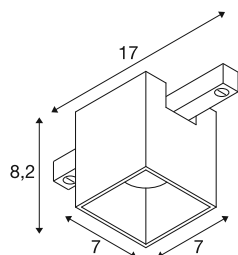

## TECHNICAL DATA

|                                   |             |
|-----------------------------------|-------------|
| Item no.                          | 1008974     |
| Number of different light outlets | 1           |
| IP Code                           | IP20        |
| Assembly details                  | Ceiling     |
| Dimmable                          | Yes         |
| Dimming technology                | DALI 2      |
| Primary nominal voltage           | 48DC        |
| Secondary power / voltage         | 175 mA      |
| Safety class                      | III         |
| Wattage                           | 6.6 W       |
| Minimum ambient temperature       | -20 °C      |
| Maximum ambient temperature       | 40 °C       |
| Lumen                             | 865 lm      |
| Colour temperature                | 3000 Kelvin |
| Beam angle                        | 36 °        |
| Color                             | black/black |
| CRI                               | 90          |
| UGR ≤                             | 16          |
| Service life                      | 50000 h     |
| Risk Group                        | 1           |
| Length                            | 7 cm        |
| Width                             | 7 cm        |

|                |         |
|----------------|---------|
| Height         | 8.2 cm  |
| Net weight     | 0.25 kg |
| Gross weight   | 0.28 kg |
| BIG WHITE Page | 503     |