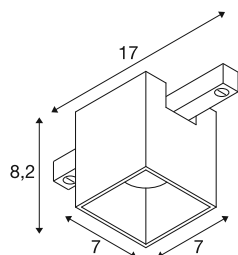

FIX-IT!

48V, DALI, Square, Standard track, Spot, 3000K, 6.6 W, 36°, Gold/Black

Discover maximum variety and modern design with the new FIX-IT! 48V spotlights for the SLV 48V track system. These decorative, direct spotlights set new standards in interior lighting and offer countless design options. The FIX-IT! series is compatible with the deep and standard 48V mounting tracks from SLV. The versions with 2,700 K or 3,000 K bring warm light and impressive energy efficiency into any room. With the Dim-to-Warm variants (2,000 K-3,000 K), the FIX-IT! spots offer even more possibilities, for cosy lighting moods. The spotlights also offer a sustainable lighting solution with a service life of 50,000 hours. The FIX-IT! Spotlights are not only technically impressive, but also visually: the compact design ensures an elegant overall appearance. They are available in the timeless colour combinations black/black, white/black, gold/black, and bronze/black. Furthermore, the different designs - round or square - and the interchangeable coloured decorative inserts offer further customisation options. Experience the perfect combination of high-quality lighting and creative freedom - FIX-IT! opens up new horizons in lighting design.

TECHNICAL DATA

Item no.	1008975
Number of different light outlets	1
IP Code	IP20
Assembly details	Ceiling
Dimmable	Yes
Dimming technology	DALI 2
Primary nominal voltage	48DC
Secondary power / voltage	175 mA
Safety class	III
Wattage	6.6 W
Minimum ambient temperature	-20 °C
Maximum ambient temperature	40 °C
Lumen	865 lm
Colour temperature	3000 Kelvin
Beam angle	36 °
Color	gold/black
CRI	90
UGR ≤	16
Service life	50000 h
Risk Group	1
Length	7 cm
Width	7 cm

Height	8.2 cm
Net weight	0.25 kg
Gross weight	0.28 kg
BIG WHITE Page	503