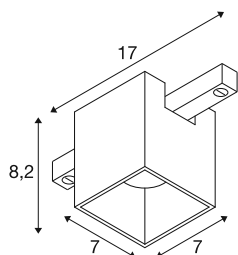

FIX-IT!

48V, DALI, Square, Standard track, Spot, 2000-3000K, 7.4 W, 36°, Gold/Black

Discover maximum variety and modern design with the new FIX-IT! 48V spotlights for the SLV 48V track system. These decorative, direct spotlights set new standards in interior lighting and offer countless design options. The FIX-IT! series is compatible with the deep and standard 48V mounting tracks from SLV. The versions with 2,700 K or 3,000 K bring warm light and impressive energy efficiency into any room. With the Dim-to-Warm variants (2,000 K-3,000 K), the FIX-IT! spots offer even more possibilities, for cosy lighting moods. The spotlights also offer a sustainable lighting solution with a service life of 50,000 hours. The FIX-IT! Spotlights are not only technically impressive, but also visually: the compact design ensures an elegant overall appearance. They are available in the timeless colour combinations black/black, white/black, gold/black, and bronze/black. Furthermore, the different designs - round or square - and the interchangeable coloured decorative inserts offer further customisation options. Experience the perfect combination of high-quality lighting and creative freedom - FIX-IT! opens up new horizons in lighting design.

TECHNICAL DATA

Item no.	1008979
Number of different light outlets	1
IP Code	IP20
Assembly details	Ceiling
Dimmable	Yes
Dimming technology	DALI 2, Dim-to-Warm
Primary nominal voltage	48DC
Secondary power / voltage	350 mA
Safety class	III
Wattage	7.4 W
Minimum ambient temperature	-20 °C
Maximum ambient temperature	40 °C
Lumen	3 / 495 lm
Colour temperature	2000-3000 Kelvin
Beam angle	36 °
Color	gold/black
CRI	90
UGR ≤	19
Service life	50000 h
Risk Group	1
Length	7 cm
Width	7 cm

Height	8.2 cm
Net weight	0.25 kg
Gross weight	0.28 kg
BIG WHITE Page	503