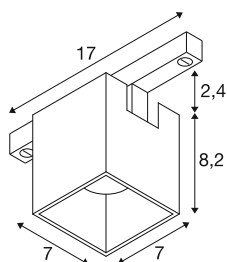

FIX-IT!

48V, DALI, Square, Surface mounted track, Spot, 2700K, 6.6 W, 36°, White/Black

Discover maximum variety and modern design with the new FIX-IT! 48V spotlights for the SLV 48V track system. These decorative, direct spotlights set new standards in interior lighting and offer countless design options. The FIX-IT! series is compatible with the deep and standard 48V mounting tracks from SLV. The versions with 2,700 K or 3,000 K bring warm light and impressive energy efficiency into any room. With the Dim-to-Warm variants (2,000 K-3,000 K), the FIX-IT! spots offer even more possibilities, for cosy lighting moods. The spotlights also offer a sustainable lighting solution with a service life of 50,000 hours. The FIX-IT! Spotlights are not only technically impressive, but also visually: the compact design ensures an elegant overall appearance. They are available in the timeless colour combinations black/black, white/black, gold/black, and bronze/black. Furthermore, the different designs - round or square - and the interchangeable coloured decorative inserts offer further customisation options. Experience the perfect combination of high-quality lighting and creative freedom - FIX-IT! opens up new horizons in lighting design.

TECHNICAL DATA

Item no.	1008981
Number of different light outlets	1
IP Code	IP20
Assembly details	Ceiling
Dimmable	Yes
Dimming technology	DALI 2
Primary nominal voltage	48DC
Secondary power / voltage	175 mA
Safety class	III
Wattage	6.6 W
Minimum ambient temperature	-20 °C
Maximum ambient temperature	40 °C
Lumen	800 lm
Colour temperature	2700 Kelvin
Beam angle	36 °
Color	white/black
CRI	90
UGR ≤	16
Service life	50000 h
Risk Group	1
Length	7 cm
Width	7 cm

Height	8.2 cm
Net weight	0.27 kg
Gross weight	0.3 kg
BIG WHITE Page	505