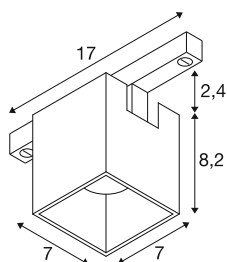

FIX-IT!

48V, DALI, Square, Surface mounted track, Spot, 2700K, 6.6 W, 36°, Black/Black

Discover maximum variety and modern design with the new FIX-IT! 48V spotlights for the SLV 48V track system. These decorative, direct spotlights set new standards in interior lighting and offer countless design options. The FIX-IT! series is compatible with the deep and standard 48V mounting tracks from SLV. The versions with 2,700 K or 3,000 K bring warm light and impressive energy efficiency into any room. With the Dim-to-Warm variants (2,000 K-3,000 K), the FIX-IT! spots offer even more possibilities, for cosy lighting moods. The spotlights also offer a sustainable lighting solution with a service life of 50,000 hours. The FIX-IT! Spotlights are not only technically impressive, but also visually: the compact design ensures an elegant overall appearance. They are available in the timeless colour combinations black/black, white/black, gold/black, and bronze/black. Furthermore, the different designs - round or square - and the interchangeable coloured decorative inserts offer further customisation options. Experience the perfect combination of high-quality lighting and creative freedom - FIX-IT! opens up new horizons in lighting design.

TECHNICAL DATA

Item no.	1008982
Number of different light outlets	1
IP Code	IP20
Assembly details	Ceiling
Dimmable	Yes
Dimming technology	DALI 2
Primary nominal voltage	48DC
Secondary power / voltage	175 mA
Safety class	III
Wattage	6.6 W
Minimum ambient temperature	-20 °C
Maximum ambient temperature	40 °C
Lumen	800 lm
Colour temperature	2700 Kelvin
Beam angle	36 °
Color	black/black
CRI	90
UGR ≤	16
Service life	50000 h
Risk Group	1
Length	7 cm
Width	7 cm

Height	8.2 cm
Net weight	0.27 kg
Gross weight	0.3 kg
BIG WHITE Page	505