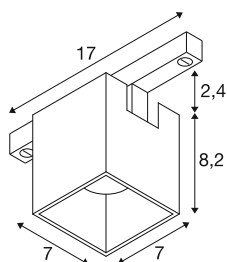

FIX-IT!

48V, DALI, Square, Surface mounted track, Spot, 2700K, 6.6 W, 36°, Gold/Black

Discover maximum variety and modern design with the new FIX-IT! 48V spotlights for the SLV 48V track system. These decorative, direct spotlights set new standards in interior lighting and offer countless design options. The FIX-IT! series is compatible with the deep and standard 48V mounting tracks from SLV. The versions with 2,700 K or 3,000 K bring warm light and impressive energy efficiency into any room. With the Dim-to-Warm variants (2,000 K-3,000 K), the FIX-IT! spots offer even more possibilities, for cosy lighting moods. The spotlights also offer a sustainable lighting solution with a service life of 50,000 hours. The FIX-IT! Spotlights are not only technically impressive, but also visually: the compact design ensures an elegant overall appearance. They are available in the timeless colour combinations black/black, white/black, gold/black, and bronze/black. Furthermore, the different designs - round or square - and the interchangeable coloured decorative inserts offer further customisation options. Experience the perfect combination of high-quality lighting and creative freedom - FIX-IT! opens up new horizons in lighting design.

TECHNICAL DATA

Item no.	1008983
Number of different light outlets	1
IP Code	IP20
Assembly details	Ceiling
Dimmable	Yes
Dimming technology	DALI 2
Primary nominal voltage	48DC
Secondary power / voltage	175 mA
Safety class	III
Wattage	6.6 W
Minimum ambient temperature	-20 °C
Maximum ambient temperature	40 °C
Lumen	800 lm
Colour temperature	2700 Kelvin
Beam angle	36 °
Color	gold/black
CRI	90
UGR ≤	16
Service life	50000 h
Risk Group	1
Length	7 cm
Width	7 cm

Height	8.2 cm
Net weight	0.27 kg
Gross weight	0.3 kg
BIG WHITE Page	505