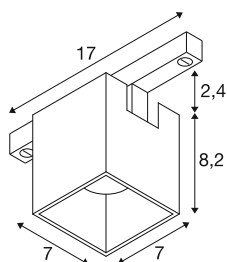

FIX-IT!

48V, DALI, Square, Surface mounted track, Spot, 2700K, 6.6 W, 36°, Bronze/Black

Discover maximum variety and modern design with the new FIX-IT! 48V spotlights for the SLV 48V track system. These decorative, direct spotlights set new standards in interior lighting and offer countless design options. The FIX-IT! series is compatible with the deep and standard 48V mounting tracks from SLV. The versions with 2,700 K or 3,000 K bring warm light and impressive energy efficiency into any room. With the Dim-to-Warm variants (2,000 K-3,000 K), the FIX-IT! spots offer even more possibilities, for cosy lighting moods. The spotlights also offer a sustainable lighting solution with a service life of 50,000 hours. The FIX-IT! Spotlights are not only technically impressive, but also visually: the compact design ensures an elegant overall appearance. They are available in the timeless colour combinations black/black, white/black, gold/black, and bronze/black. Furthermore, the different designs - round or square - and the interchangeable coloured decorative inserts offer further customisation options. Experience the perfect combination of high-quality lighting and creative freedom - FIX-IT! opens up new horizons in lighting design.

TECHNICAL DATA

Item no.	1008984
Number of different light outlets	1
IP Code	IP20
Assembly details	Ceiling
Dimmable	Yes
Dimming technology	DALI 2
Primary nominal voltage	48DC
Secondary power / voltage	175 mA
Safety class	III
Wattage	6.6 W
Minimum ambient temperature	-20 °C
Maximum ambient temperature	40 °C
Lumen	800 lm
Colour temperature	2700 Kelvin
Beam angle	36 °
Color	bronze/black
CRI	90
UGR ≤	16
Service life	50000 h
Risk Group	1
Length	7 cm
Width	7 cm

Height	8.2 cm
Net weight	0.27 kg
Gross weight	0.3 kg
BIG WHITE Page	505