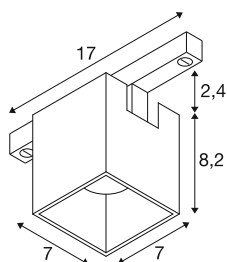

FIX-IT!

48V, DALI, Square, Surface mounted track, Spot, 3000K, 6.6 W, 36°, White/Black

Discover maximum variety and modern design with the new FIX-IT! 48V spotlights for the SLV 48V track system. These decorative, direct spotlights set new standards in interior lighting and offer countless design options. The FIX-IT! series is compatible with the deep and standard 48V mounting tracks from SLV. The versions with 2,700 K or 3,000 K bring warm light and impressive energy efficiency into any room. With the Dim-to-Warm variants (2,000 K-3,000 K), the FIX-IT! spots offer even more possibilities, for cosy lighting moods. The spotlights also offer a sustainable lighting solution with a service life of 50,000 hours. The FIX-IT! Spotlights are not only technically impressive, but also visually: the compact design ensures an elegant overall appearance. They are available in the timeless colour combinations black/black, white/black, gold/black, and bronze/black. Furthermore, the different designs - round or square - and the interchangeable coloured decorative inserts offer further customisation options. Experience the perfect combination of high-quality lighting and creative freedom - FIX-IT! opens up new horizons in lighting design.

TECHNICAL DATA

Item no.	1008985
Number of different light outlets	1
IP Code	IP20
Assembly details	Ceiling
Dimmable	Yes
Dimming technology	DALI 2
Primary nominal voltage	48DC
Secondary power / voltage	175 mA
Safety class	III
Wattage	6.6 W
Minimum ambient temperature	-20 °C
Maximum ambient temperature	40 °C
Lumen	865 lm
Colour temperature	3000 Kelvin
Beam angle	36 °
Color	white/black
CRI	90
UGR ≤	16
Service life	50000 h
Risk Group	1
Length	7 cm
Width	7 cm

Height	8.2 cm
Net weight	0.27 kg
Gross weight	0.3 kg
BIG WHITE Page	505