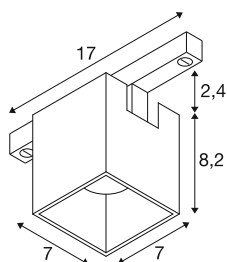

FIX-IT!

48V, DALI, Square, Surface mounted track, Spot, 3000K, 6.6 W, 36°, Black/Black

Discover maximum variety and modern design with the new FIX-IT! 48V spotlights for the SLV 48V track system. These decorative, direct spotlights set new standards in interior lighting and offer countless design options. The FIX-IT! series is compatible with the deep and standard 48V mounting tracks from SLV. The versions with 2,700 K or 3,000 K bring warm light and impressive energy efficiency into any room. With the Dim-to-Warm variants (2,000 K-3,000 K), the FIX-IT! spots offer even more possibilities, for cosy lighting moods. The spotlights also offer a sustainable lighting solution with a service life of 50,000 hours. The FIX-IT! Spotlights are not only technically impressive, but also visually: the compact design ensures an elegant overall appearance. They are available in the timeless colour combinations black/black, white/black, gold/black, and bronze/black. Furthermore, the different designs - round or square - and the interchangeable coloured decorative inserts offer further customisation options. Experience the perfect combination of high-quality lighting and creative freedom - FIX-IT! opens up new horizons in lighting design.

TECHNICAL DATA

Item no.	1008986
Number of different light outlets	1
IP Code	IP20
Assembly details	Ceiling
Dimmable	Yes
Dimming technology	DALI 2
Primary nominal voltage	48DC
Secondary power / voltage	175 mA
Safety class	III
Wattage	6.6 W
Minimum ambient temperature	-20 °C
Maximum ambient temperature	40 °C
Lumen	865 lm
Colour temperature	3000 Kelvin
Beam angle	36 °
Color	black/black
CRI	90
UGR ≤	16
Service life	50000 h
Risk Group	1
Length	7 cm
Width	7 cm

Height	8.2 cm
Net weight	0.27 kg
Gross weight	0.3 kg
BIG WHITE Page	505