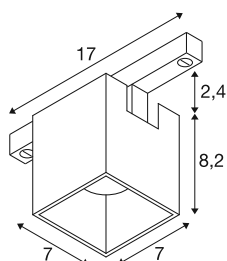

FIX-IT!

48V, DALI, angular, surface mounted track, spot, 2000-3000 K, 7.4 W, 36°, white / black

Discover maximum variety and modern design with the new FIX-IT! 48V spotlights for the SLV 48V track system. These decorative, direct spotlights set new standards in interior lighting and offer countless design options. The FIX-IT! series is compatible with the deep 48V mounting tracks from SLV. The 2,700K and 3,000K versions bring warm light and impressive energy efficiency to any room. With the Dim-to-Warm variants (2,000K-3,000K), the FIX-IT! spots offer even more possibilities for creating cosy lighting moods. The spotlights also provide a sustainable lighting solution with a 50,000-hour lifespan. The FIX-IT! Spots are not only technically impressive, but also visually appealing: they are available in timeless colour variants and the compact design ensures an elegant overall appearance. In addition, the choice of round or angular designs and interchangeable coloured decorative inserts offer further customisation options. Experience the perfect combination of quality lighting and creative freedom - FIX-IT! opens up new horizons in lighting design.

TECHNICAL DATA

Item no.	1008989
Number of different light outlets	1
IP Code	IP20
Assembly details	Ceiling
Dimmable	Yes
Dimming technology	DALI
Primary nominal voltage	48DC
Secondary power / voltage	350 mA
Safety class	III
Wattage	7.4 W
Minimum ambient temperature	-20 °C
Maximum ambient temperature	40 °C
Lumen	3 / 495 lm
Colour temperature	2000-3000 Kelvin
Beam angle	36 °
Color	white/black
CRI	90
UGR ≤	19
Service life	50000 h
Risk Group	1
Length	7 cm
Width	7 cm

Height	8.2 cm
Net weight	0.27 kg
Gross weight	0.3 kg
BIG WHITE Page	505