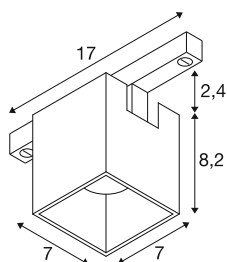

FIX-IT!

48V, DALI, Square, Surface mounted track, Spot, 2000-3000K, 7.4 W, 36°, Black/Black

Discover maximum variety and modern design with the new FIX-IT! 48V spotlights for the SLV 48V track system. These decorative, direct spotlights set new standards in interior lighting and offer countless design options. The FIX-IT! series is compatible with the deep and standard 48V mounting tracks from SLV. The versions with 2,700 K or 3,000 K bring warm light and impressive energy efficiency into any room. With the Dim-to-Warm variants (2,000 K-3,000 K), the FIX-IT! spots offer even more possibilities, for cosy lighting moods. The spotlights also offer a sustainable lighting solution with a service life of 50,000 hours. The FIX-IT! Spotlights are not only technically impressive, but also visually: the compact design ensures an elegant overall appearance. They are available in the timeless colour combinations black/black, white/black, gold/black, and bronze/black. Furthermore, the different designs - round or square - and the interchangeable coloured decorative inserts offer further customisation options. Experience the perfect combination of high-quality lighting and creative freedom - FIX-IT! opens up new horizons in lighting design.

TECHNICAL DATA

Item no.	1008990
Number of different light outlets	1
IP Code	IP20
Assembly details	Ceiling
Dimmable	Yes
Dimming technology	DALI 2, Dim-to-Warm
Primary nominal voltage	48DC
Secondary power / voltage	350 mA
Safety class	III
Wattage	7.4 W
Minimum ambient temperature	-20 °C
Maximum ambient temperature	40 °C
Lumen	3 / 495 lm
Colour temperature	2000-3000 Kelvin
Beam angle	36 °
Color	black/black
CRI	90
UGR ≤	19
Service life	50000 h
Risk Group	1
Length	7 cm
Width	7 cm

Height	8.2 cm
Net weight	0.27 kg
Gross weight	0.3 kg
BIG WHITE Page	505