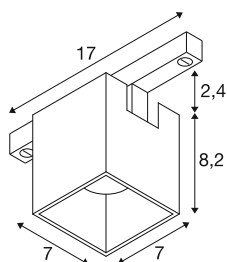

## FIX-IT!

**48V, DALI, Square, Surface mounted track, Spot, 2000-3000K, 7.4 W, 36°, Gold/Black**

Discover maximum variety and modern design with the new FIX-IT! 48V spotlights for the SLV 48V track system. These decorative, direct spotlights set new standards in interior lighting and offer countless design options. The FIX-IT! series is compatible with the deep and standard 48V mounting tracks from SLV. The versions with 2,700 K or 3,000 K bring warm light and impressive energy efficiency into any room. With the Dim-to-Warm variants (2,000 K-3,000 K), the FIX-IT! spots offer even more possibilities, for cosy lighting moods. The spotlights also offer a sustainable lighting solution with a service life of 50,000 hours. The FIX-IT! Spotlights are not only technically impressive, but also visually: the compact design ensures an elegant overall appearance. They are available in the timeless colour combinations black/black, white/black, gold/black, and bronze/black. Furthermore, the different designs - round or square - and the interchangeable coloured decorative inserts offer further customisation options. Experience the perfect combination of high-quality lighting and creative freedom - FIX-IT! opens up new horizons in lighting design.

## TECHNICAL DATA

Item no.	1008991
Number of different light outlets	1
IP Code	IP20
Assembly details	Ceiling
Dimmable	Yes
Dimming technology	DALI 2, Dim-to-Warm
Primary nominal voltage	48DC
Secondary power / voltage	350 mA
Safety class	III
Wattage	7.4 W
Minimum ambient temperature	-20 °C
Maximum ambient temperature	40 °C
Lumen	3 / 495 lm
Colour temperature	2000-3000 Kelvin
Beam angle	36 °
Color	gold/black
CRI	90
UGR ≤	19
Service life	50000 h
Risk Group	1
Length	7 cm
Width	7 cm

Height	8.2 cm
Net weight	0.27 kg
Gross weight	0.3 kg
BIG WHITE Page	505