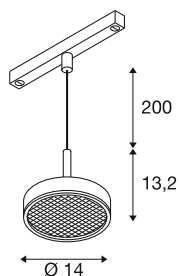

GRIP! FLAT

48V pendant light, DALI, Pendant length 200 cm, 2700/3000 K, black / gold

The stylish addition to the GRIP! Family – GRIP! FLAT - brings soft, diffuse light into play. Versatile versions feature a distinctive, finely knurled front ring that makes an elegant design statement. A honeycomb louvre insert supplied as standard reduces glare and ensures optimum visual comfort. Optional trendy felt shades set decorative accents - ideal for living rooms, hotels and restaurants.

TECHNICAL DATA

Item no.	1009018
Number of different light outlets	1
IP Code	IP20
Dimmable	Yes
Dimming technology	DALI
Primary nominal voltage	48DC
Secondary power / voltage	500 mA
Safety class	III
Wattage	14.5 W
Minimum ambient temperature	0 °C
Maximum ambient temperature	35 °C
Operating efficiency (LOR)	0.27
Lumen	400 / 430 lm
Colour temperature	2700/3000 Kelvin
Color	black/black
CRI	90
UGR ≤	15
Service life	50000 h
Risk Group	1
Height	13.2 cm
Diameter	14 cm
Pendant length	200 cm

Net weight	0.614 kg
Gross weight	0.856 kg
BIG WHITE Page	485