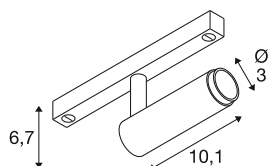

## GRIP! S

**48V spot, deep & recessed track, cylindrical, 2700K, 9.8 Watt, DALI, 29°, white / black**

GRIP! combines modern design and high quality lighting technology - now available in a recessed version for the SLV 48V track system. The GRIP! S 48V DALI spots impress with precise light control, minimalist design and aesthetic colour variants. Compatible with both the 48V mounting track and the 48V recessed track, they are ideal for discreet integration into architecturally sophisticated ceiling designs. All GRIP! Spots are supplied with a honeycomb grid as standard - for glare-free light and optimum visual comfort. Available in three light colours: 2,700 K, 3,000 K or dim-to-warm 2,000-3,000 K and in the housing colours bronze, gold, black and white, the spots offer a wide range of design options. For even more individuality, they can be combined with separately available decorative rings in contemporary colours. Integrated DALI control ensures professional lighting control in any environment. GRIP! - The decorative 48V spot for sophisticated lighting with style.

## TECHNICAL DATA

Item no.	1009024
Number of different light outlets	1
IP Code	IP20
Impact resistance class	IK 02
Impact resistance	0.2 Joule
Assembly details	Ceiling
Dimmable	Yes
Dimming technology	DALI
Primary nominal voltage	48DC
Secondary power / voltage	250 mA
Safety class	III
Wattage	9.8 W
Minimum ambient temperature	0 °C
Maximum ambient temperature	35 °C
Lumen	590 lm
Colour temperature	2700 Kelvin
Beam angle	29 °
Color	white/black
CRI	90
UGR ≤	25
Service life	50000 h
Risk Group	1

## Accessories

1008489	GRIP! S , decorative ring, black
1008488	GRIP! S , decorative ring, white
1008490	GRIP! S , decorative ring, nickel
1008491	GRIP! S , decorative ring, gold

Length	18 cm
Width	3 cm
Height	6.7 cm
Net weight	0.12 kg
Gross weight	0.162 kg
BIG WHITE Page	507