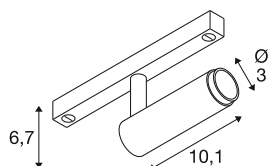

GRIP! S

48V spot, deep & recessed track, cylindrical, 3000K, 9.8 Watt, DALI, 29°, white / black

GRIP! combines modern design and high quality lighting technology - now available in a recessed version for the SLV 48V track system. The GRIP! S 48V DALI spots impress with precise light control, minimalist design and aesthetic colour variants. Compatible with both the 48V mounting track and the 48V recessed track, they are ideal for discreet integration into architecturally sophisticated ceiling designs. All GRIP! Spots are supplied with a honeycomb grid as standard - for glare-free light and optimum visual comfort. Available in three light colours: 2,700 K, 3,000 K or dim-to-warm 2,000-3,000 K and in the housing colours bronze, gold, black and white, the spots offer a wide range of design options. For even more individuality, they can be combined with separately available decorative rings in contemporary colours. Integrated DALI control ensures professional lighting control in any environment. GRIP! - The decorative 48V spot for sophisticated lighting with style.

TECHNICAL DATA

Item no.	1009025
Number of different light outlets	1
IP Code	IP20
Impact resistance class	IK 02
Impact resistance	0.2 Joule
Assembly details	Ceiling
Dimmable	Yes
Dimming technology	DALI
Primary nominal voltage	48DC
Secondary power / voltage	250 mA
Safety class	III
Wattage	9.8 W
Minimum ambient temperature	0 °C
Maximum ambient temperature	35 °C
Lumen	620 lm
Colour temperature	3000 Kelvin
Beam angle	29 °
Color	white/black
CRI	90
UGR ≤	25
Service life	50000 h
Risk Group	1

Length	18 cm
Width	3 cm
Height	6.7 cm
Net weight	0.12 kg
Gross weight	0.162 kg
BIG WHITE Page	507