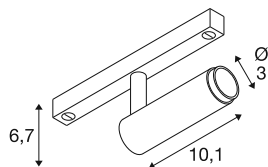

GRIP! S

48V spot, deep & recessed track, cylindrical, 3000K, 9.8 Watt, DALI, 29°, black/ gold

GRIP! combines modern design and high quality lighting technology - now available in a recessed version for the SLV 48V track system. The GRIP! S 48V DALI spots impress with precise light control, minimalist design and aesthetic colour variants. Compatible with both the 48V mounting track and the 48V recessed track, they are ideal for discreet integration into architecturally sophisticated ceiling designs. All GRIP! Spots are supplied with a honey-comb grid as standard - for glare-free light and optimum visual comfort. Available in three light colours: 2,700 K, 3,000 K or dim-to-warm 2,000-3,000 K and in the housing colours bronze, gold, black and white, the spots offer a wide range of design options. For even more individuality, they can be combined with separately available decorative rings in contemporary colours. Integrated DALI control ensures professional lighting control in any environment. GRIP! - The decorative 48V spot for sophisticated lighting with style.

TECHNICAL DATA

Item no.	1009027
Number of different light outlets	1
IP Code	IP20
Impact resistance class	IK 02
Impact resistance	0.2 Joule
Assembly details	Ceiling
Dimmable	Yes
Dimming technology	DALI
Primary nominal voltage	48DC
Secondary power / voltage	250 mA
Safety class	III
Wattage	9.8 W
Minimum ambient temperature	0 °C
Maximum ambient temperature	35 °C
Lumen	620 lm
Colour temperature	3000 Kelvin
Beam angle	29 °
Color	black/gold
CRI	90
UGR ≤	25
Service life	50000 h
Risk Group	1

Length	18 cm
Width	3 cm
Height	6.7 cm
Net weight	0.12 kg
Gross weight	0.162 kg
BIG WHITE Page	507