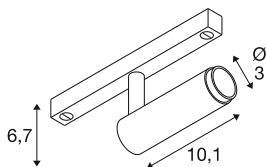

GRIP! S

48V spot, deep & recessed track, cylindrical, 3000K, 9.8 Watt, DALI, 29°, bronze / black

GRIP! combines modern design and high quality lighting technology - now available in a recessed version for the SLV 48V track system. The GRIP! S 48V DALI spots impress with precise light control, minimalist design and aesthetic colour variants. Compatible with both the 48V mounting track and the 48V recessed track, they are ideal for discreet integration into architecturally sophisticated ceiling designs. All GRIP! Spots are supplied with a honeycomb grid as standard - for glare-free light and optimum visual comfort. Available in three light colours: 2,700 K, 3,000 K or dim-to-warm 2,000-3,000 K and in the housing colours bronze, gold, black and white, the spots offer a wide range of design options. For even more individuality, they can be combined with separately available decorative rings in contemporary colours. Integrated DALI control ensures professional lighting control in any environment. GRIP! - The decorative 48V spot for sophisticated lighting with style.

TECHNICAL DATA

Item no.	1009029
Number of different light outlets	1
IP Code	IP20
Impact resistance class	IK 02
Impact resistance	0.2 Joule
Assembly details	Ceiling
Dimmable	Yes
Dimming technology	DALI
Primary nominal voltage	48DC
Secondary power / voltage	250 mA
Safety class	III
Wattage	9.8 W
Minimum ambient temperature	0 °C
Maximum ambient temperature	35 °C
Lumen	620 lm
Colour temperature	3000 Kelvin
Beam angle	29 °
Color	bronze/black
CRI	90
UGR ≤	25
Service life	50000 h
Risk Group	1

Length	18 cm
Width	3 cm
Height	6.7 cm
Net weight	0.12 kg
Gross weight	0.162 kg
BIG WHITE Page	507