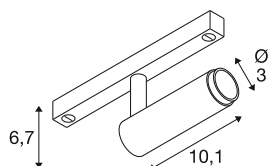

GRIP! S

48V spot, deep & recessed track, cylindrical, 3000K, 9.8 Watt, DALI, 29°, gold / black

GRIP! combines modern design and high quality lighting technology - now available in a recessed version for the SLV 48V track system. The GRIP! S 48V DALI spots impress with precise light control, minimalist design and aesthetic colour variants. Compatible with both the 48V mounting track and the 48V recessed track, they are ideal for discreet integration into architecturally sophisticated ceiling designs. All GRIP! Spots are supplied with a honeycomb grid as standard - for glare-free light and optimum visual comfort. Available in three light colours: 2,700 K, 3,000 K or dim-to-warm 2,000-3,000 K and in the housing colours bronze, gold, black and white, the spots offer a wide range of design options. For even more individuality, they can be combined with separately available decorative rings in contemporary colours. Integrated DALI control ensures professional lighting control in any environment. GRIP! - The decorative 48V spot for sophisticated lighting with style.

TECHNICAL DATA

Item no.	1009031
Number of different light outlets	1
IP Code	IP20
Impact resistance class	IK 02
Impact resistance	0.2 Joule
Assembly details	Ceiling
Dimmable	Yes
Dimming technology	DALI
Primary nominal voltage	48DC
Secondary power / voltage	250 mA
Safety class	III
Wattage	9.8 W
Minimum ambient temperature	0 °C
Maximum ambient temperature	35 °C
Lumen	620 lm
Colour temperature	3000 Kelvin
Beam angle	29 °
Color	gold/black
CRI	90
UGR ≤	25
Service life	50000 h
Risk Group	1

Length	18 cm
Width	3 cm
Height	6.7 cm
Net weight	0.12 kg
Gross weight	0.162 kg
BIG WHITE Page	507