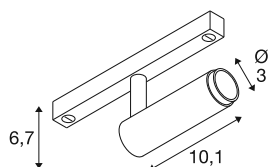

## GRIP! S

**48V spot, deep & recessed track, cylindrical, 2000-3000K, 9.8 Watt, DALI, Dim-to-Warm, 29°, white / black**

GRIP! combines modern design and high quality lighting technology - now available in a recessed version for the SLV 48V track system. The GRIP! S 48V DALI spots impress with precise light control, minimalist design and aesthetic colour variants. Compatible with both the 48V mounting track and the 48V recessed track, they are ideal for discreet integration into architecturally sophisticated ceiling designs. All GRIP! Spots are supplied with a honey-comb grid as standard - for glare-free light and optimum visual comfort. Available in three light colours: 2,700 K, 3,000 K or dim-to-warm 2,000-3,000 K and in the housing colours bronze, gold, black and white, the spots offer a wide range of design options. For even more individuality, they can be combined with separately available decorative rings in contemporary colours. Integrated DALI control ensures professional lighting control in any environment. GRIP! - The decorative 48V spot for sophisticated lighting with style.

## TECHNICAL DATA

Item no.	1009032
Number of different light outlets	1
IP Code	IP20
Impact resistance class	IK 02
Impact resistance	0.2 Joule
Assembly details	Ceiling
Dimmable	Yes
Dimming technology	DALI
Primary nominal voltage	48DC
Secondary power / voltage	250 mA
Safety class	III
Wattage	9.8 W
Minimum ambient temperature	0 °C
Maximum ambient temperature	35 °C
Lumen	350 lm
Colour temperature	2000-3000 Kelvin
Beam angle	29 °
Color	white/black
CRI	90
UGR ≤	25
Service life	50000 h
Risk Group	1

## Accessories

1008489	GRIP! S , decorative ring, black
1008488	GRIP! S , decorative ring, white
1008490	GRIP! S , decorative ring, nickel
1008491	GRIP! S , decorative ring, gold

Length	18 cm
Width	3 cm
Height	6.7 cm
Net weight	0.12 kg
Gross weight	0.162 kg
BIG WHITE Page	507