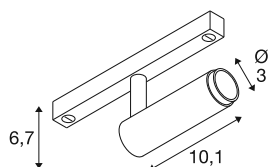

GRIP! S

48V spot, deep & recessed track, cylindrical, 2000-3000K, 9.8 Watt, DALI, Dim-to-Warm, 29°, black / gold

GRIP! combines modern design and high quality lighting technology - now available in a recessed version for the SLV 48V track system. The GRIP! S 48V DALI spots impress with precise light control, minimalist design and aesthetic colour variants. Compatible with both the 48V mounting track and the 48V recessed track, they are ideal for discreet integration into architecturally sophisticated ceiling designs. All GRIP! Spots are supplied with a honey-comb grid as standard - for glare-free light and optimum visual comfort. Available in three light colours: 2,700 K, 3,000 K or dim-to-warm 2,000-3,000 K and in the housing colours bronze, gold, black and white, the spots offer a wide range of design options. For even more individuality, they can be combined with separately available decorative rings in contemporary colours. Integrated DALI control ensures professional lighting control in any environment. GRIP! - The decorative 48V spot for sophisticated lighting with style.

TECHNICAL DATA

| | |
|-----------------------------------|------------------|
| Item no. | 1009033 |
| Number of different light outlets | 1 |
| IP Code | IP20 |
| Impact resistance class | IK 02 |
| Impact resistance | 0.2 Joule |
| Assembly details | Ceiling |
| Dimmable | Yes |
| Dimming technology | DALI |
| Primary nominal voltage | 48DC |
| Secondary power / voltage | 250 mA |
| Safety class | III |
| Wattage | 9.8 W |
| Minimum ambient temperature | 0 °C |
| Maximum ambient temperature | 35 °C |
| Lumen | 350 lm |
| Colour temperature | 2000-3000 Kelvin |
| Beam angle | 29 ° |
| Color | black/gold |
| CRI | 90 |
| UGR ≤ | 25 |
| Service life | 50000 h |
| Risk Group | 1 |

| | |
|----------------|----------|
| Length | 18 cm |
| Width | 3 cm |
| Height | 6.7 cm |
| Net weight | 0.12 kg |
| Gross weight | 0.162 kg |
| BIG WHITE Page | 507 |