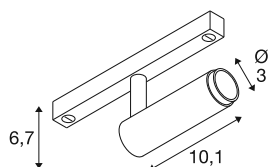

GRIP! S

48V spot, deep & recessed track, cylindrical, 2000-3000K, 9.8 Watt, DALI, Dim-to-Warm, 29°, bronze / black

GRIP! combines modern design and high quality lighting technology - now available in a recessed version for the SLV 48V track system. The GRIP! S 48V DALI spots impress with precise light control, minimalist design and aesthetic colour variants. Compatible with both the 48V mounting track and the 48V recessed track, they are ideal for discreet integration into architecturally sophisticated ceiling designs. All GRIP! Spots are supplied with a honey-comb grid as standard - for glare-free light and optimum visual comfort. Available in three light colours: 2,700 K, 3,000 K or dim-to-warm 2,000-3,000 K and in the housing colours bronze, gold, black and white, the spots offer a wide range of design options. For even more individuality, they can be combined with separately available decorative rings in contemporary colours. Integrated DALI control ensures professional lighting control in any environment. GRIP! - The decorative 48V spot for sophisticated lighting with style.

TECHNICAL DATA

Item no.	1009034
Number of different light outlets	1
IP Code	IP20
Impact resistance class	IK 02
Impact resistance	0.2 Joule
Assembly details	Ceiling
Dimmable	Yes
Dimming technology	DALI
Primary nominal voltage	48DC
Secondary power / voltage	250 mA
Safety class	III
Wattage	9.8 W
Minimum ambient temperature	0 °C
Maximum ambient temperature	35 °C
Lumen	350 lm
Colour temperature	2000-3000 Kelvin
Beam angle	29 °
Color	bronze/black
CRI	90
UGR ≤	25
Service life	50000 h
Risk Group	1

Length	18 cm
Width	3 cm
Height	6.7 cm
Net weight	0.12 kg
Gross weight	0.162 kg
BIG WHITE Page	507