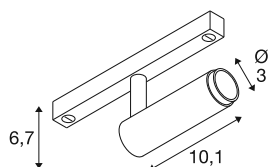

GRIP! S

48V spot, deep & recessed track, cylindrical, 2000-3000K, 9.8 Watt, DALI, Dim-to-Warm, 29°, gold / black

GRIP! combines modern design and high quality lighting technology - now available in a recessed version for the SLV 48V track system. The GRIP! S 48V DALI spots impress with precise light control, minimalist design and aesthetic colour variants. Compatible with both the 48V mounting track and the 48V recessed track, they are ideal for discreet integration into architecturally sophisticated ceiling designs. All GRIP! Spots are supplied with a honey-comb grid as standard - for glare-free light and optimum visual comfort. Available in three light colours: 2,700 K, 3,000 K or dim-to-warm 2,000-3,000 K and in the housing colours bronze, gold, black and white, the spots offer a wide range of design options. For even more individuality, they can be combined with separately available decorative rings in contemporary colours. Integrated DALI control ensures professional lighting control in any environment. GRIP! - The decorative 48V spot for sophisticated lighting with style.

TECHNICAL DATA

Item no.	1009035
Number of different light outlets	1
IP Code	IP20
Impact resistance class	IK 02
Impact resistance	0.2 Joule
Assembly details	Ceiling
Dimmable	Yes
Dimming technology	DALI
Primary nominal voltage	48DC
Secondary power / voltage	250 mA
Safety class	III
Wattage	9.8 W
Minimum ambient temperature	0 °C
Maximum ambient temperature	35 °C
Lumen	350 lm
Colour temperature	2000-3000 Kelvin
Beam angle	29 °
Color	gold/black
CRI	90
UGR ≤	25
Service life	50000 h
Risk Group	1

Length	18 cm
Width	3 cm
Height	6.7 cm
Net weight	0.12 kg
Gross weight	0.162 kg
BIG WHITE Page	507