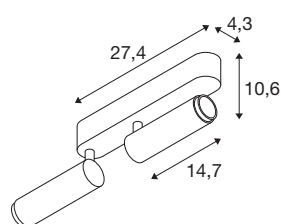

GRIP! M

Ceiling-mounted light, double, PHASE, 3000K, 28W, 42°, bronze / black

GRIP! - the striking light family for sophisticated lighting design. With its distinctive knurled front ring and many new pendant, surface-mounted and recessed options, GRIP! now offers even more options for customised lighting concepts. The honeycomb louvre insert supplied as standard reduces glare and ensures optimum visual comfort. Different colours and designs blend harmoniously into living spaces, hotels or restaurants. High-quality technology with a CRI of 90, a lifetime of 50,000 hours and easy installation make GRIP! an all-round convincing choice.

TECHNICAL DATA

| | |
|-----------------------------------|--------------------|
| Item no. | 1009081 |
| Number of different light outlets | 2 |
| IP Code | IP20 |
| Impact resistance class | IK 02 |
| Impact resistance | 0.2 Joule |
| Assembly | Surface |
| Assembly details | Ceiling |
| Dimmable | Yes |
| Dimming technology | trailing edge |
| Primary nominal voltage | 220-240V ~50/60 Hz |
| Secondary power / voltage | 350 mA |
| Safety class | I |
| Wattage | 28 W |
| Minimum ambient temperature | 0 °C |
| Maximum ambient temperature | 35 °C |
| Number of luminaires at LS B16A | 19 |
| Number of luminaires at LS C16A | 33 |
| Level of inrush current | 12 A |
| Duration of inrush current | 400 µs |
| Lumen | 3040 lm |
| Colour temperature | 3000 Kelvin |
| Beam angle | 42 ° |

| | |
|----------------|--------------|
| Color | bronze/black |
| CRI | 90 |
| Service life | 50000 h |
| Risk Group | 1 |
| Length | 27.4 cm |
| Width | 14.7 cm |
| Height | 10.6 cm |
| Net weight | 0.744 kg |
| Gross weight | 0.956 kg |
| BIG WHITE Page | 149 |