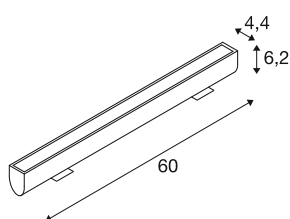

GALEN PRO 60

wall-mounted light, 3000 K, 20 W, DALI 2, touch, 54°, anthracite

The GALEN PRO has a modern, functional design and its asymmetric light distribution makes it ideal for illuminating vertical surfaces - for example, wide area façade lighting or the illumination of advertising spaces and posters. The light is fitted with an IP68 rated 5-pin connector for safe and quick outdoor area installation. Available in two lengths (60 cm and 120 cm), both with DALI control, GALEN PRO offers great flexibility in the design and control of sophisticated outdoor lighting solutions for commercial or residential applications.

TECHNICAL DATA

Item no.	1009107
IP Code	IP65
Impact resistance class	IK 06
Impact resistance	1 Joule
Assembly	Surface
Dimmable	Yes
Dimming technology	DALI,Touch
Number of through-wires	17
Primary nominal voltage	220-240V ~0/50/60 Hz
Secondary power / voltage	305 mA
Safety class	I
Wattage	20 W
Minimum ambient temperature	-25 °C
Maximum ambient temperature	45 °C
Number of luminaires at LS B16A	17
Number of luminaires at LS C16A	28
Level of inrush current	31 A
Duration of inrush current	262 µs
Temperature at glass (light emission)	58 °C
Lumen	2300 lm
Colour temperature	3000 Kelvin
Beam angle	54 °

Color	anthracite
CRI	80
Service life	50000 h
Risk Group	1
Width	60 cm
Height	6.2 cm
Depth	11.1 cm
Net weight	1.69 kg
Gross weight	2.1 kg
BIG WHITE Page	809