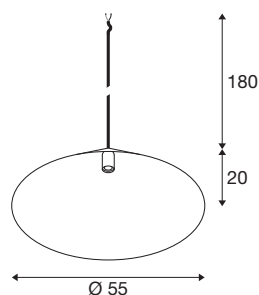

## MAGICO 38

pendant light, E27, pendant length 180 cm, 1 x max. 10 W, aluminium

The MAGICO pendant lights represent elegant, modern design and are available in three sizes and four stylish colours: matt black, matt white, black-gold and the trendy colour brushed aluminium - ideal for contemporary lighting concepts with character. Whether as a single light or combined in different sizes and colours, MAGICO enables exciting and individual interior design. With an open cable end and a suitable adapter, the lights can also be integrated into a track system.

## TECHNICAL DATA

Item no.	1009136
Socket	E27
Number of sockets	1
IP Code	IP20
Impact resistance class	IK 02
Impact resistance	0.2 Joule
Primary nominal voltage	220-240V ~50/60 Hz
Safety class	II
Wattage	10 W
Minimum ambient temperature	-20 °C
Maximum ambient temperature	45 °C
Color	aluminum
Height	35 cm
Diameter	38 cm
Pendant length	180 cm
Net weight	0.864 kg
Gross weight	0.864 kg
BIG WHITE Page	199

## Recommended lamp

1005265	ST64 E27 , gold LED light, 7.5 W 2500 K CRI 90 320°
---------	---