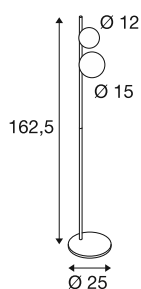

TECHNICAL DATA

Item no.	1009142
Socket	G9
Number of sockets	1
Socket 2	G9
Number of sockets 2	1
IP Code	IP20
Impact resistance class	IK 02
Impact resistance	0.2 Joule
Assembly	Surface
Assembly details	Ground
Primary nominal voltage	220-240V ~50/60 Hz
Safety class	II
Wattage	5 W
Minimum ambient temperature	-20 °C
Maximum ambient temperature	40 °C
Temperature at glass (light emission)	60 °C
Color	black
Height	162.5 cm
Diameter	25 cm
Net weight	5.72 kg
Gross weight	7.15 kg
BIG WHITE Page	449