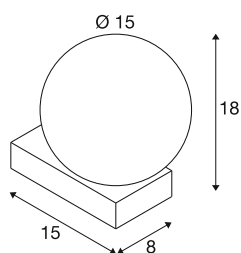

TECHNICAL DATA

| | |
|-----------------------------|--------------------|
| Item no. | 1009144 |
| Socket | G9 |
| Number of sockets | 1 |
| IP Code | IP20 |
| Impact resistance class | IK 02 |
| Assembly | Surface |
| Assembly details | Wall |
| Primary nominal voltage | 220-240V ~50/60 Hz |
| Safety class | I |
| Wattage | 5 W |
| Minimum ambient temperature | -20 °C |
| Maximum ambient temperature | 40 °C |
| Color | black |
| Width | 15 cm |
| Height | 18.5 cm |
| Depth | 18 cm |
| Diameter | 15 cm |
| Net weight | 0.92 kg |
| Gross weight | 1.53 kg |
| BIG WHITE Page | 305 |