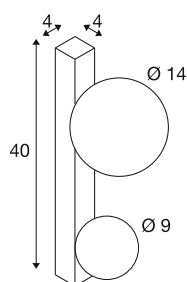

## TECHNICAL DATA

Item no.	1009145
Socket	G9
Number of sockets	1
Socket 2	G9
Number of sockets 2	1
IP Code	IP20
Impact resistance class	IK 02
Assembly	Surface
Assembly details	Wall
Primary nominal voltage	220-240V ~50/60 Hz
Safety class	I
Wattage	5 W
Minimum ambient temperature	-20 °C
Maximum ambient temperature	40 °C
Color	black
Width	14 cm
Height	40 cm
Depth	18 cm
Diameter	14 cm
Net weight	1.43 kg
Gross weight	2.12 kg
BIG WHITE Page	305