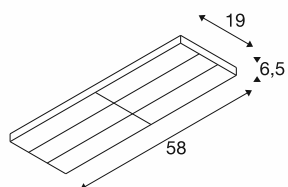

SIGHT PANEL

3~ spot, DALI, rectangular, 4000K, 65W, 70°, black

SIGHT PANEL - the high-output spot solution for 3-phase track mounting in shops, galleries or exhibition areas. With a 70° beam angle, CRI>90 and optional DALI control, it provides precise, high-quality light exactly where it is needed. The flexible swivel mechanism allows for precise alignment and the easy installation saves time - for perfect staging of any project.

TECHNICAL DATA

Item no.	1009152
IP Code	IP20
Impact resistance class	IK 02
Impact resistance	0.2 Joule
Assembly details	Ceiling
Dimmable	Yes
Dimming technology	DALI
Primary nominal voltage	220-240V ~50/60 Hz
Secondary power / voltage	330 mA
Safety class	I
Wattage	65 W
Minimum ambient temperature	-20 °C
Maximum ambient temperature	35 °C
Number of luminaires at LS B16A	21
Number of luminaires at LS C16A	35
Level of inrush current	23 A
Duration of inrush current	174 µs
Lumen	11600 lm
Colour temperature	4000 Kelvin
Beam angle	70 °
Color	black
CRI	90

Light Source

2432904	
---------	---

UGR \leq	25
Service life	50000 h
Length	58 cm
Width	19 cm
Height	6.5 cm
Net weight	2.11 kg
Gross weight	2.47 kg
BIG WHITE Page	640