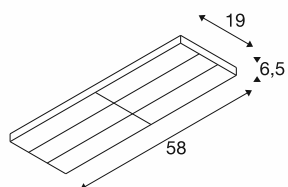

SIGHT PANEL

3~ spot, DALI, rectangular, 4000K, 65W, 70°, white

SIGHT PANEL - the high-output spot solution for 3-phase track mounting in shops, galleries or exhibition areas. With a 70° beam angle, CRI>90 and optional DALI control, it provides precise, high-quality light exactly where it is needed. The flexible swivel mechanism allows for precise alignment and the easy installation saves time - for perfect staging of any project.

TECHNICAL DATA

Item no.	1009153
IP Code	IP20
Impact resistance class	IK 02
Impact resistance	0.2 Joule
Assembly details	Ceiling
Dimmable	Yes
Dimming technology	DALI
Primary nominal voltage	220-240V ~50/60 Hz
Secondary power / voltage	330 mA
Safety class	I
Wattage	65 W
Minimum ambient temperature	-20 °C
Maximum ambient temperature	35 °C
Number of luminaires at LS B16A	21
Number of luminaires at LS C16A	35
Level of inrush current	23 A
Duration of inrush current	174 µs
Lumen	11600 lm
Colour temperature	4000 Kelvin
Beam angle	70 °
Color	white
CRI	90

Light Source

2432904	
---------	---

UGR \leq	25
Service life	50000 h
Length	58 cm
Width	19 cm
Height	6.5 cm
Net weight	2.11 kg
Gross weight	2.47 kg
BIG WHITE Page	640