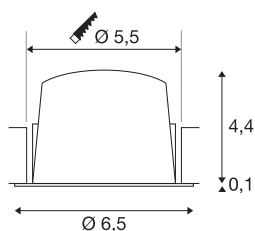

## TECHNICAL DATA

Item no.	1009271
Number of different light outlets	1
IP Code	IP20
Assembly	Recessed
Assembly details	Ceiling
Secondary power / voltage	200 mA
Safety class	III
Wattage	6.9 W
Minimum ambient temperature	-20 °C
Maximum ambient temperature	40 °C
Lumen	900 lm
Colour temperature	2700 Kelvin
Beam angle	20 °
Color	black
CRI	90
UGR ≤	19
Service life	50000 h
Risk Group	1
Height	4.5 cm
Diameter	6.5 cm
Net weight	0.1 kg
Gross weight	0.2 kg

Shape of cut-out	round
Installation depth	11 cm
Installation diameter	5.5 cm
BIG WHITE Page	24