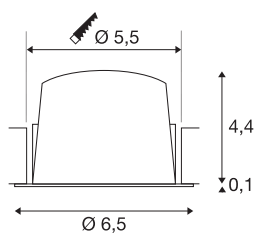

NUMINOS® XS

Recessed ceiling light, 2700 K, 20°, IP20, round, black / white

The NUMINOS light system from SLV combines technology, design and functionality like no other. With a variety of downlights and spotlights, you can experience a thousand lighting design possibilities. This also includes NUMINOS® XS, which impresses as a recessed ceiling light with the best workmanship and lighting quality. Ideal for discreet, modern and space-saving lighting that draws the focus to objects or the room. Installation is then done in no time at all. When will you choose SLV's modular variety?

TECHNICAL DATA

Item no.	1009272
Number of different light outlets	1
IP Code	IP20
Assembly	Recessed
Assembly details	Ceiling
Secondary power / voltage	200 mA
Safety class	III
Wattage	6.9 W
Minimum ambient temperature	-20 °C
Maximum ambient temperature	40 °C
Lumen	900 lm
Colour temperature	2700 Kelvin
Beam angle	20 °
Color	black/white
CRI	90
UGR ≤	19
Service life	50000 h
Risk Group	1
Height	4.5 cm
Diameter	6.5 cm
Net weight	0.1 kg
Gross weight	0.2 kg

Shape of cut-out	round
Installation depth	11 cm
Installation diameter	5.5 cm