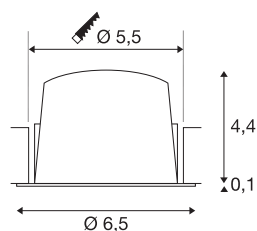

NUMINOS® XS

Recessed ceiling light, 2700 K, 40°, IP20, round, black

The NUMINOS light system from SLV skilfully combines function, design and technology. This way, you can experience a thousand lighting design possibilities with different downlights and spotlights. This also includes NUMINOS® XS, which impresses as a recessed ceiling light with the best workmanship and lighting quality. Ideal for unobtrusive, modern and space-saving lighting that draws the focus to objects or the room. Installation is then done in no time at all. When do you choose NUMINOS ® from SLV?

TECHNICAL DATA

Item no.	1009274
Number of different light outlets	1
IP Code	IP20
Assembly	Recessed
Assembly details	Ceiling
Secondary power / voltage	200 mA
Safety class	III
Wattage	6.9 W
Minimum ambient temperature	-20 °C
Maximum ambient temperature	40 °C
Lumen	900 lm
Colour temperature	2700 Kelvin
Beam angle	40 °
Color	black
CRI	90
UGR ≤	22
Service life	50000 h
Risk Group	1
Height	4.5 cm
Diameter	6.5 cm
Net weight	0.1 kg
Gross weight	0.2 kg

Shape of cut-out	round
Installation depth	11 cm
Installation diameter	5.5 cm
BIG WHITE Page	25