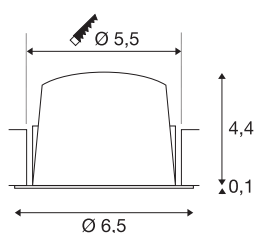

NUMINOS® XS

Recessed ceiling light, 2700 K, 40°, IP20, round, black / white

NUMINOS is the optimally coordinated light system from SLV that combines function, design and technology. This way, you can experience a thousand lighting design possibilities with a variety of downlights and spotlights. Also with the NUMINOS® XS recessed ceiling light, which convinces with the best workmanship and lighting quality. Ideal for unobtrusive, modern and space-saving lighting that draws the focus to objects or the room. This means that simple installation is a mere formality. When will you choose SLV's modular variety?

TECHNICAL DATA

Item no.	1009275
Number of different light outlets	1
IP Code	IP20
Assembly	Recessed
Assembly details	Ceiling
Secondary power / voltage	200 mA
Safety class	III
Wattage	6.9 W
Minimum ambient temperature	-20 °C
Maximum ambient temperature	40 °C
Lumen	900 lm
Colour temperature	2700 Kelvin
Beam angle	40 °
Color	black/white
CRI	90
UGR ≤	22
Service life	50000 h
Risk Group	1
Height	4.5 cm
Diameter	6.5 cm
Net weight	0.1 kg
Gross weight	0.2 kg

Shape of cut-out	round
Installation depth	11 cm
Installation diameter	5.5 cm