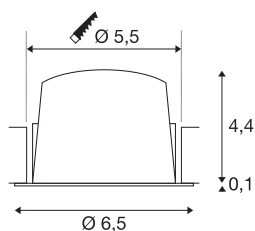

NUMINOS® XS

Recessed ceiling light, 2700 K, 55°, IP20, round, black

The NUMINOS light system from SLV perfectly combines function, design and technology. This way, you can experience a thousand lighting design possibilities with different downlights and spotlights. This also includes NUMINOS® XS, which impresses as a recessed ceiling light with the best workmanship and lighting quality. Ideal for harmonious, modern and space-saving lighting that directs the accent to objects or the room. Installation is then done in no time at all. When to choose NUMINOS from SLV – modular diversity awaits you.

TECHNICAL DATA

Item no.	1009277
Number of different light outlets	1
IP Code	IP20
Assembly	Recessed
Assembly details	Ceiling
Secondary power / voltage	200 mA
Safety class	III
Wattage	6.9 W
Minimum ambient temperature	-20 °C
Maximum ambient temperature	40 °C
Lumen	900 lm
Colour temperature	2700 Kelvin
Beam angle	55 °
Color	black
CRI	90
UGR ≤	25
Service life	50000 h
Risk Group	1
Height	4.5 cm
Diameter	6.5 cm
Net weight	0.1 kg
Gross weight	0.2 kg

Shape of cut-out	round
Installation depth	11 cm
Installation diameter	5.5 cm
BIG WHITE Page	25