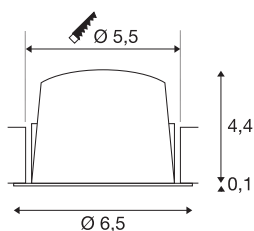

NUMINOS® XS

Recessed ceiling light, 2700 K, 20°, IP20, round, white

Design, technology and function in perfection: NUMINOS is the light system from SLV that combines everything. With different downlights and spotlights, you provide a thousand lighting design possibilities. Also with the NUMINOS® XS recessed ceiling light, which convinces with the best workmanship and lighting quality. Ideal for discreet, modern and space-saving lighting that directs the accent to objects or the room. Installation is then done in no time at all. When to choose NUMINOS from SLV – modular diversity awaits you.

TECHNICAL DATA

Item no.	1009281
Number of different light outlets	1
IP Code	IP20
Assembly	Recessed
Assembly details	Ceiling
Secondary power / voltage	200 mA
Safety class	III
Wattage	6.9 W
Minimum ambient temperature	-20 °C
Maximum ambient temperature	40 °C
Lumen	900 lm
Colour temperature	2700 Kelvin
Beam angle	20 °
Color	white
CRI	90
UGR ≤	19
Service life	50000 h
Risk Group	1
Height	4.5 cm
Diameter	6.5 cm
Net weight	0.1 kg
Gross weight	0.2 kg

Shape of cut-out	round
Installation depth	11 cm
Installation diameter	5.5 cm
BIG WHITE Page	25