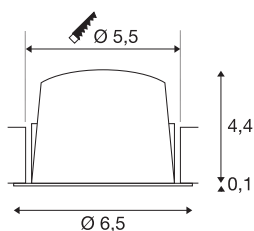

## TECHNICAL DATA

Item no.	1009284
Number of different light outlets	1
IP Code	IP20
Assembly	Recessed
Assembly details	Ceiling
Secondary power / voltage	200 mA
Safety class	III
Wattage	6.9 W
Minimum ambient temperature	-20 °C
Maximum ambient temperature	40 °C
Lumen	900 lm
Colour temperature	2700 Kelvin
Beam angle	40 °
Color	white
CRI	90
UGR ≤	22
Service life	50000 h
Risk Group	1
Height	4.5 cm
Diameter	6.5 cm
Net weight	0.1 kg
Gross weight	0.2 kg

Shape of cut-out	round
Installation depth	11 cm
Installation diameter	5.5 cm
BIG WHITE Page	25