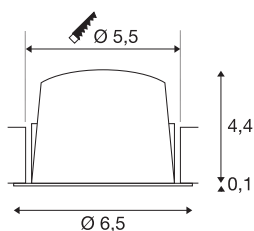

NUMINOS® XS

Recessed ceiling light, 2700 K, 55°, IP20, round, white

Design, technology and function in perfection: NUMINOS is the light system from SLV that combines everything. With different downlights and spotlights, you can experience a thousand lighting design possibilities. Like with the NUMINOS® XS recessed ceiling light, which impresses with its high-quality workmanship and light. Ideal for discreet, modern and space-saving lighting that directs the accent to objects or the room. Installation is then done in no time at all. When do you choose NUMINOS ® from SLV?

TECHNICAL DATA

Item no.	1009287
Number of different light outlets	1
IP Code	IP20
Assembly	Recessed
Assembly details	Ceiling
Secondary power / voltage	200 mA
Safety class	III
Wattage	6.9 W
Minimum ambient temperature	-20 °C
Maximum ambient temperature	40 °C
Lumen	900 lm
Colour temperature	2700 Kelvin
Beam angle	55 °
Color	white
CRI	90
UGR ≤	25
Service life	50000 h
Risk Group	1
Height	4.5 cm
Diameter	6.5 cm
Net weight	0.1 kg
Gross weight	0.2 kg

Shape of cut-out	round
Installation depth	11 cm
Installation diameter	5.5 cm
BIG WHITE Page	25