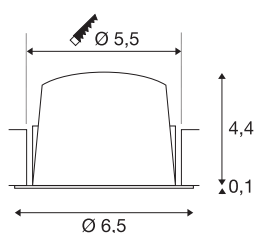

NUMINOS® XS

Recessed ceiling light, 3000 K, 20°, IP20, round, black / white

The NUMINOS light system from SLV perfectly combines function, design and technology. The different downlights and spotlights make a thousand lighting design options possible. This also includes NUMINOS® XS, which impresses as a recessed ceiling light with the best workmanship and lighting quality. Ideal for discreet, modern and space-saving lighting that draws the focus to objects or the room. Installation is then done in no time at all. When to choose NUMINOS from SLV – modular diversity awaits you.

TECHNICAL DATA

Item no.	1009290
Number of different light outlets	1
IP Code	IP20
Assembly	Recessed
Assembly details	Ceiling
Secondary power / voltage	200 mA
Safety class	III
Wattage	6.9 W
Minimum ambient temperature	-20 °C
Maximum ambient temperature	40 °C
Lumen	950 lm
Colour temperature	3000 Kelvin
Beam angle	20 °
Color	black/white
CRI	90
UGR ≤	19
Service life	50000 h
Risk Group	1
Height	4.5 cm
Diameter	6.5 cm
Net weight	0.1 kg
Gross weight	0.2 kg

Shape of cut-out	round
Installation depth	11 cm
Installation diameter	5.5 cm