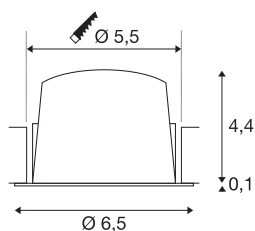

NUMINOS® XS

Recessed ceiling light, 3000 K, 40°, IP20, round, black

The NUMINOS light system from SLV perfectly combines function, design and technology. With different downlights and spotlights, you provide a thousand lighting design possibilities. This also includes NUMINOS® XS, which impresses as a recessed ceiling light with the best workmanship and lighting quality. Ideal for harmonious, modern and space-saving lighting that directs the accent to objects or the room. This means that easy installation is a mere formality. When to choose NUMINOS from SLV – modular diversity awaits you.

TECHNICAL DATA

Item no.	1009292
Number of different light outlets	1
IP Code	IP20
Assembly	Recessed
Assembly details	Ceiling
Secondary power / voltage	200 mA
Safety class	III
Wattage	6.9 W
Minimum ambient temperature	-20 °C
Maximum ambient temperature	40 °C
Lumen	950 lm
Colour temperature	3000 Kelvin
Beam angle	40 °
Color	black
CRI	90
UGR ≤	22
Service life	50000 h
Risk Group	1
Height	4.5 cm
Diameter	6.5 cm
Net weight	0.1 kg
Gross weight	0.2 kg

Shape of cut-out	round
Installation depth	11 cm
Installation diameter	5.5 cm
BIG WHITE Page	25