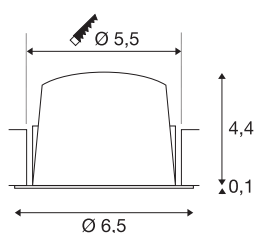

NUMINOS® XS

Recessed ceiling light, 3000 K, 40°, IP20, round, black / white

The NUMINOS light system from SLV combines technology, design and functionality like no other. With various downlights and spotlights, you can experience a thousand lighting design possibilities. This also includes NUMINOS® XS, which impresses as a recessed ceiling light with the best workmanship and lighting quality. Ideal for discreet, modern and space-saving lighting that directs the accent to objects or the room. This means that simple installation is a mere formality. When to choose NUMINOS from SLV – modular diversity awaits you.

TECHNICAL DATA

Item no.	1009293
Number of different light outlets	1
IP Code	IP20
Assembly	Recessed
Assembly details	Ceiling
Secondary power / voltage	200 mA
Safety class	III
Wattage	6.9 W
Minimum ambient temperature	-20 °C
Maximum ambient temperature	40 °C
Lumen	950 lm
Colour temperature	3000 Kelvin
Beam angle	40 °
Color	black/white
CRI	90
UGR ≤	22
Service life	50000 h
Risk Group	1
Height	4.5 cm
Diameter	6.5 cm
Net weight	0.1 kg
Gross weight	0.2 kg

Shape of cut-out	round
Installation depth	11 cm
Installation diameter	5.5 cm