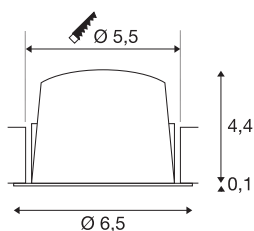

## TECHNICAL DATA

Item no.	1009295
Number of different light outlets	1
IP Code	IP20
Assembly	Recessed
Assembly details	Ceiling
Secondary power / voltage	200 mA
Safety class	III
Wattage	6.9 W
Minimum ambient temperature	-20 °C
Maximum ambient temperature	40 °C
Lumen	950 lm
Colour temperature	3000 Kelvin
Beam angle	55 °
Color	black
CRI	90
UGR ≤	25
Service life	50000 h
Risk Group	1
Height	4.5 cm
Diameter	6.5 cm
Net weight	0.1 kg
Gross weight	0.2 kg

Shape of cut-out	round
Installation depth	11 cm
Installation diameter	5.5 cm
BIG WHITE Page	25