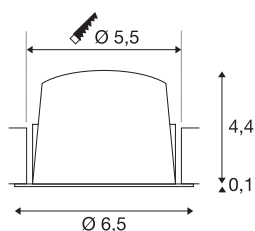

## TECHNICAL DATA

Item no.	1009296
Number of different light outlets	1
IP Code	IP20
Assembly	Recessed
Assembly details	Ceiling
Secondary power / voltage	200 mA
Safety class	III
Wattage	6.9 W
Minimum ambient temperature	-20 °C
Maximum ambient temperature	40 °C
Lumen	950 lm
Colour temperature	3000 Kelvin
Beam angle	55 °
Color	black/white
CRI	90
UGR ≤	25
Service life	50000 h
Risk Group	1
Height	4.5 cm
Diameter	6.5 cm
Net weight	0.1 kg
Gross weight	0.2 kg

Shape of cut-out	round
Installation depth	11 cm
Installation diameter	5.5 cm