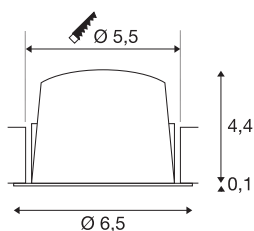

TECHNICAL DATA

Item no.	1009299
Number of different light outlets	1
IP Code	IP20
Assembly	Recessed
Assembly details	Ceiling
Secondary power / voltage	200 mA
Safety class	III
Wattage	6.9 W
Minimum ambient temperature	-20 °C
Maximum ambient temperature	40 °C
Lumen	950 lm
Colour temperature	3000 Kelvin
Beam angle	20 °
Color	white
CRI	90
UGR ≤	19
Service life	50000 h
Risk Group	1
Height	4.5 cm
Diameter	6.5 cm
Net weight	0.1 kg
Gross weight	0.2 kg

Shape of cut-out	round
Installation depth	11 cm
Installation diameter	5.5 cm
BIG WHITE Page	25