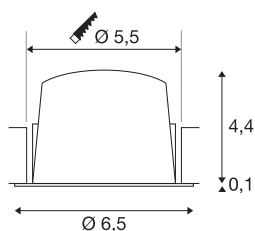

TECHNICAL DATA

Item no.	1009302
Number of different light outlets	1
IP Code	IP20
Assembly	Recessed
Assembly details	Ceiling
Secondary power / voltage	200 mA
Safety class	III
Wattage	6.9 W
Minimum ambient temperature	-20 °C
Maximum ambient temperature	40 °C
Lumen	950 lm
Colour temperature	3000 Kelvin
Beam angle	40 °
Color	white
CRI	90
UGR ≤	22
Service life	50000 h
Risk Group	1
Height	4.5 cm
Diameter	6.5 cm
Net weight	0.1 kg
Gross weight	0.2 kg

Shape of cut-out	round
Installation depth	11 cm
Installation diameter	5.5 cm
BIG WHITE Page	25