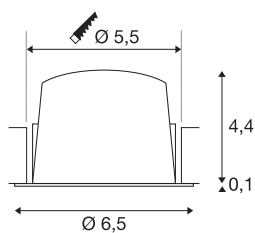

NUMINOS® XS

Recessed ceiling light, 3000 K, 55°, IP20, round, white

The NUMINOS light system from SLV combines technology, design and functionality like no other. With different downlights and spotlights, you provide a thousand lighting design possibilities. This also includes NUMINOS® XS, which impresses as a recessed ceiling light with the best workmanship and lighting quality. Ideal for discreet, modern and space-saving lighting that directs the accent to objects or the room. Installation is then done in no time at all. When do you choose NUMINOS® from SLV?

TECHNICAL DATA

Item no.	1009305
Number of different light outlets	1
IP Code	IP20
Assembly	Recessed
Assembly details	Ceiling
Secondary power / voltage	200 mA
Safety class	III
Wattage	6.9 W
Minimum ambient temperature	-20 °C
Maximum ambient temperature	40 °C
Lumen	950 lm
Colour temperature	3000 Kelvin
Beam angle	55 °
Color	white
CRI	90
UGR ≤	25
Service life	50000 h
Risk Group	1
Height	4.5 cm
Diameter	6.5 cm
Net weight	0.1 kg
Gross weight	0.2 kg

Shape of cut-out	round
Installation depth	11 cm
Installation diameter	5.5 cm
BIG WHITE Page	25